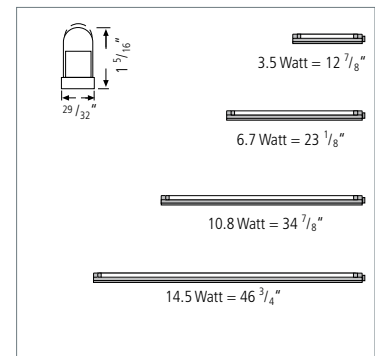

SlimLite XL-LED

SlimLite XL-LED

Our SlimLiteXL-LED is the easiest way to upgrade from current SlimLite XL fluorescent fixtures to LED. Just unplug the existing fixture, plug in the new one to existing power cords and you are on your way to energy efficient and low maintenance displays. SlimLite XL-LED is also the perfect solution for new installations. With the same light output as our T5 fluorescent, this LED uses only half the energy and offers double the lamp life.

What you'll need to buy

SlimLite XL-LED Light Fixture

Description	Watt	Length	Lumens	Color	Code No.
ES12LED	3.5	12 ⁷ / ₈ "	298	Warm White	ES12LED/WW
			348	Cool White	ES12LED/CW
ES22LED	6.7	23 ¹ / ₈ "	567	Warm White	ES22LED/WW
			661	Cool White	ES22LED/CW
ES34LED	10.8	34 ⁷ / ₈ "	895	Warm White	ES34LED/WW
			1044	Cool White	ES34LED/CW
ES46LED	14.5	46 ³ / ₄ "	1193	Warm White	ES46LED/WW
			1392	Cool White	ES46LED/CW

Includes LED tube

	ES12	ES22	ES34	ES46
fixture length	12 ⁷ / ₈ "	23 ¹ / ₈ "	34 ⁷ / ₈ "	46 ³ / ₄ "
fixture width	²⁹ / ₃₂ "	²⁹ / ₃₂ "	²⁹ / ₃₂ "	²⁹ / ₃₂ "
fixture height with diffuser	1 ⁵ / ₁₆ "	1 ⁵ / ₁₆ "	1 ⁵ / ₁₆ "	1 ⁵ / ₁₆ "
tube length	11 ¹ / ₄ "	21 ¹ / ₂ "	33 ¹ / ₄ "	45 ¹ / ₈ "
tube diameter	⁵ / ₈ "	⁵ / ₈ "	⁵ / ₈ "	⁵ / ₈ "
watts	3,5	6,7	10,8	14,5
lumens	348	661	1044	1392
line current	0,04	0,09	0,13	0,16
CRI	> 85	> 85	> 85	>85
voltage	AC 120	AC 120	AC 120	AC 120
frequency	60 Hz	60 Hz	60 Hz	60 Hz
maximum watts in line	585 watts	585 watts	585 watts	585 watts
power factor	> .95	> .97	> .98	> .98
efficiency (%)	> 70	> 70	> 75	> 75

Accessories

	Description	Code No.
Power Cord*	6' long	SPC/XL
	6' with roller switch	SPC/S/XL
Connecting Cables	6" long	SCC6/XL
	1' long	SCC12/XL
	2' long	SCC24/XL
	4' long	SCC48/XL
	6' long	SCC72/XL
	10' long	SCC120/XL
Direct Connector		SDC/XL
Hardwire Box		SHWC/XL
	with switch	SHWC/S/XL
On/OFF Rocker Switch		SRS/XL
Optional Plexiglas Cover	for ES12LED	SPLX12
	for ES22LED	SPLX22
	for ES34LED	SPLX34
	for ES46LED	SPLX46