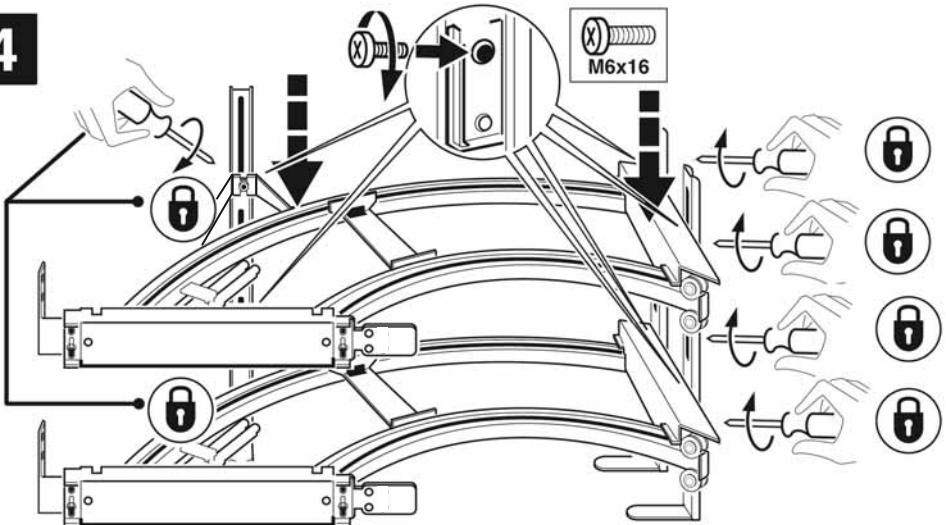

COMPAGNUCCI[®]
HIGH TECH

A30ISTR0841 05/2016

1**2**

GAP
14 19/64"
-
16 15/32"

3

GAP **L**
21 1/8" - 22 9/64"

4

5