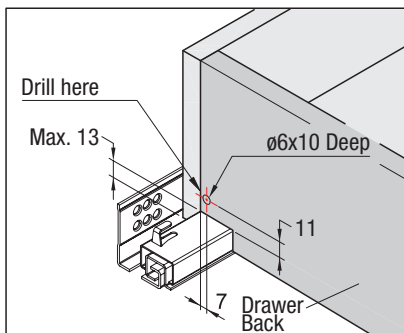

**INSTALLATION DIMENSIONS**

- Full Extension
- Under Mount
- 34kg (75 lbs.) capacity
- Galvanized Steel
- With Front Locking Kit

Slide Length	Travel		Drawer Length		Inside Cabinet Depth w/rear bracket					
	mm	in	mm	in	A		B		mm	in
317	12.48	241 9.49	305	12.01	261	10.28			326-358	12.84-14.10
394	15.51	381 15.00	381	15.00	165	6.50	357	14.06	403-435	15.87-17.13
470	18.50	394 15.51	457	17.99	261	10.28	453	17.84	479-511	18.86-20.12
546	21.50	470 18.50	533	20.98	261	10.28	517	20.35	555-587	21.85-23.11

- Inside Drawer Width  $\overset{+1.5}{-0}$  = Inside Cabinet Width - 42mm
- Max Drawer Height = Drawer Opening - 6mm

**Rear Mounting Bracket**

**DRAWER NOTCH & BORE**

**DRAWER HARDWARE INSTALLATION**