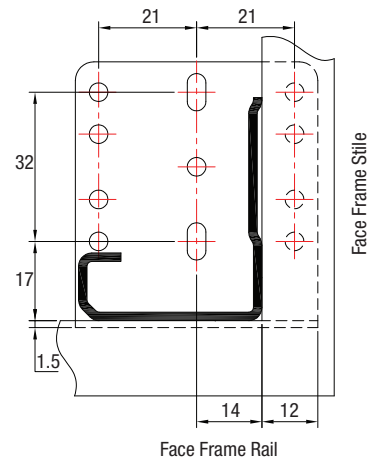

**INSTALLATION DIMENSIONS**

- Full Extension
- Under Mount
- 34kg (75 lbs.) capacity
- Galvanized Steel
- With Front Locking Kit

Slide Length	Travel		Drawer Length		Inside Cabinet Depth w/rear bracket					
	mm	in	mm	in	A		B		mm	in
317	12.48	241 9.49	305	12.01	261	10.28			326-358	12.84-14.10
394	15.51	381 15.00	381	15.00	165	6.50	357	14.06	403-435	15.87-17.13
470	18.50	394 15.51	457	17.99	261	10.28	453	17.84	479-511	18.86-20.12
546	21.50	470 18.50	533	20.98	261	10.28	517	20.35	555-587	21.85-23.11

- Inside Drawer Width  $\overset{+1.5}{-0}$  = Inside Cabinet Width - 42mm
- Max Drawer Height = Drawer Opening - 6mm

**Rear Mounting Bracket**

**DRAWER NOTCH & BORE**

**DRAWER HARDWARE INSTALLATION**