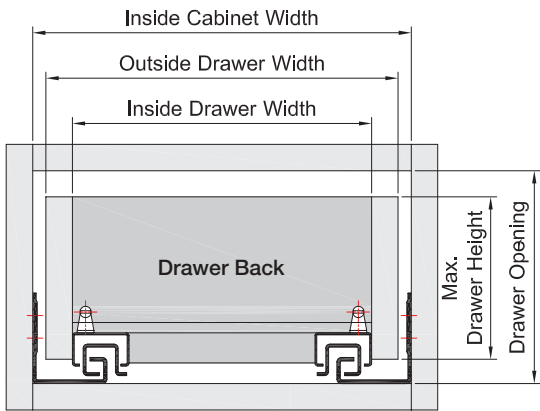

**INSTALLATION DIMENSIONS**

- Full Extension
- Under Mount
- 34kg (75 lbs.) capacity
- Galvanized Steel
- With Front Locking Kit

Slide Length	Travel		Drawer Length		Inside Cabinet Depth w/rear bracket					
	mm	in	mm	in	A		B		mm	in
317	12.48	241 9.49	305	12.01	261	10.28			326-358	12.84-14.10
394	15.51	381 15.00	381	15.00	165	6.50	357	14.06	403-435	15.87-17.13
470	18.50	394 15.51	457	17.99	261	10.28	453	17.84	479-511	18.86-20.12
546	21.50	470 18.50	533	20.98	261	10.28	517	20.35	555-587	21.85-23.11

- Inside Drawer Width  $\overset{+1.5}{-0}$  = Inside Cabinet Width - 42mm
- Max Drawer Height = Drawer Opening - 6mm

**Rear Mounting Bracket**

**DRAWER NOTCH & BORE**

**DRAWER HARDWARE INSTALLATION**