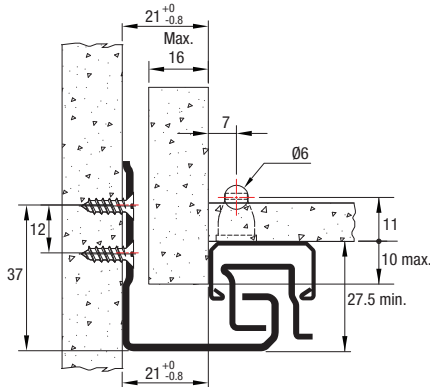

**INSTALLATION DIMENSIONS**

- Full Extension
- Under Mount
- 34kg (75 lbs.) capacity
- Galvanized Steel
- With Front Locking Kit

Slide Length	Travel		Drawer Length		Inside Cabinet Depth w/rear bracket					
	mm	in	mm	in	A		B		mm	in
317	12.48	241 9.49	305	12.01	261	10.28			326-358	12.84-14.10
394	15.51	381 15.00	381	15.00	165	6.50	357	14.06	403-435	15.87-17.13
470	18.50	394 15.51	457	17.99	261	10.28	453	17.84	479-511	18.86-20.12
546	21.50	470 18.50	533	20.98	261	10.28	517	20.35	555-587	21.85-23.11

- Inside Drawer Width  $\overset{+1.5}{-0}$  = Inside Cabinet Width - 42mm
- Max Drawer Height = Drawer Opening - 6mm

**Rear Mounting Bracket**

**DRAWER NOTCH & BORE**

**DRAWER HARDWARE INSTALLATION**