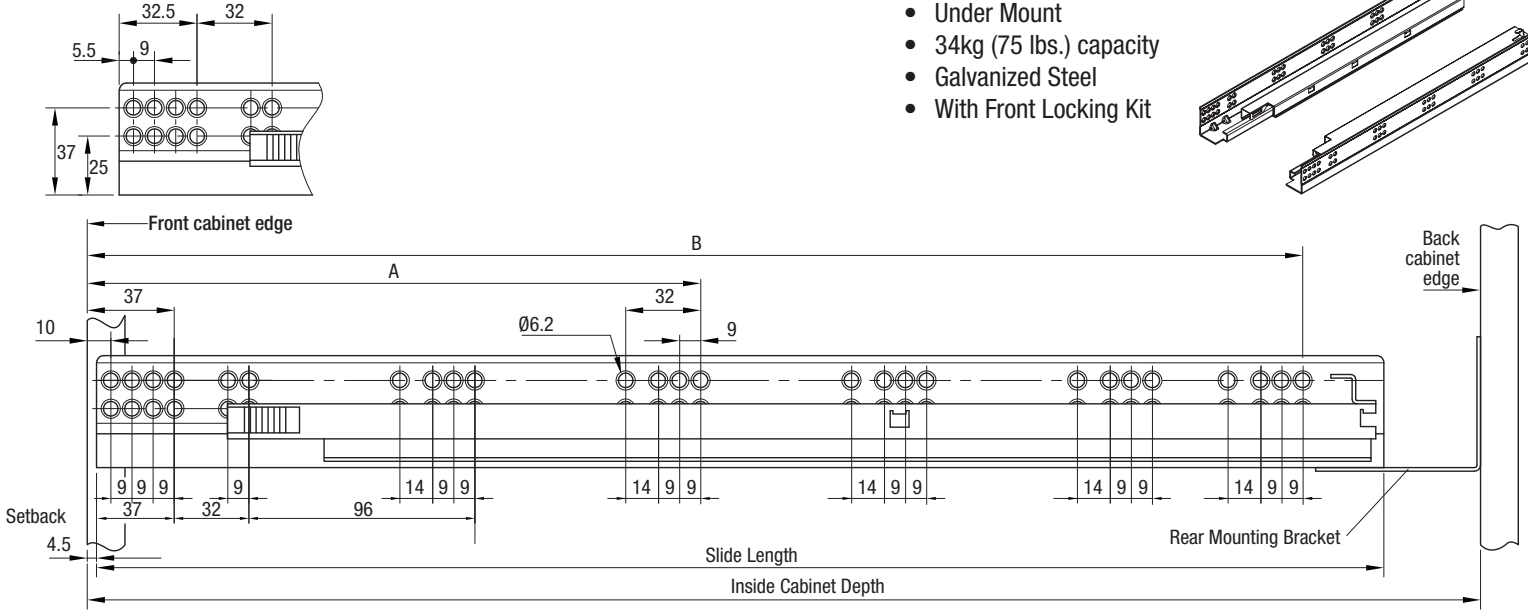

**INSTALLATION DIMENSIONS**

- Full Extension
- Under Mount
- 34kg (75 lbs.) capacity
- Galvanized Steel
- With Front Locking Kit

Slide Length	Travel		Drawer Length		Inside Cabinet Depth w/rear bracket					
	mm	in	mm	in	A		B		mm	in
317	12.48	241 9.49	305	12.01	261	10.28			326-358	12.84-14.10
394	15.51	381 15.00	381	15.00	165	6.50	357	14.06	403-435	15.87-17.13
470	18.50	394 15.51	457	17.99	261	10.28	453	17.84	479-511	18.86-20.12
546	21.50	470 18.50	533	20.98	261	10.28	517	20.35	555-587	21.85-23.11

- Inside Drawer Width  $\overset{+1.5}{-0}$  = Inside Cabinet Width - 42mm
- Max Drawer Height = Drawer Opening - 6mm

**Rear Mounting Bracket**

**DRAWER NOTCH & BORE**

**DRAWER HARDWARE INSTALLATION**