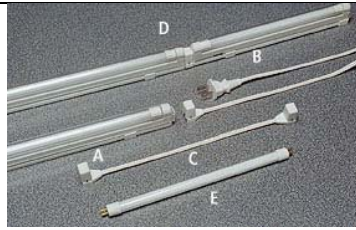

- ▼ Home
- ▶ About Hera
- ▼ Products
  - ▶ LED-Lighting
  - ▼ Fluorescent-Lighting
    - ▼ SlimLite
      - Accessories
      - ▼ SlimLite XL
        - Accessories
        - E-Lite
        - ▶ HighLite
        - FluoroSpot
        - ▶ Halogen-Spotlights
        - Xenon
        - Spectrum
        - ▶ Accessories
      - ▶ Technical Information
      - ▶ Application
      - ▶ FAQ
      - News
      - Why Cabinet Lighting
      - Inch/CM Converter
      - Energy Calculator
      - Distributors
      - Terms Of Sales
      - Contact Us

Hera Lighting L.P  
 3025 Business Park Dr.  
 Norcross, GA 30071  
 PH: 770-409-8558  
 Fax: 770-409-8531  
 Toll free: 1-800 336-HERA

SlimLite

**Fluorescent Light Fixture**

A Description	Watt	Length	Light	Temperature	ProductCode
ES20	18	20"	Cool White Warm White	(4100K) (3450K)	ES20/P ES20WW/P
ES13	10	13"	Cool White Warm White	(4100K) (3450K)	ES13/P ES13WW/P
ES10	7	10"	Cool White Warm White	(4100K) (3450K)	ES10/P ES10WW/P

All light fixtures including bulb and plexiglass cover

**Accessories**

	Description	Product Code
<b>B</b> Power Cord	6' long 6' with roller switch	SPC/XL SPC/S/XLC
<b>C</b> Connecting Cables	Note: Power cords and connecting cables are als available with 90° or straight connectors 6' long 1' long 2' long 4' long 6' long	SCC6/XL SCC12/XL SCC24/XL SCC48/XL SCC72/XLD
<b>D</b> Direct Connector		SDC/XL
<b>E</b> Replacement Bulb	7W Cool White 7W Warm White  10W Cool White 10W Warm White  18W Cool White 18W Warm White	SFB7 SFB7WW  SFB10 SFB10WW  SFB18 SFB18WW
<b>F</b> Hardwire Box	with switch	SHWC/XL SHWC/S/XL
<b>G</b> ON/OFF Rocker Switch		SRS/XL
Back		