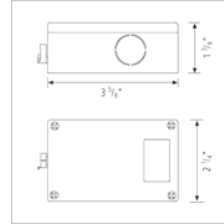

Hera Lighting L.P  
 3025 Business Park Dr.  
 Norcross, GA 30071  
 PH: 770-409-8558  
 Fax: 770-409-8531  
 Toll free: 1-800 336-HERA

SlimLite

**Fluorescent Light Fixture**

A Description	Watt	Length	Light	Temperature	ProductCode
ES20	18	20"	Cool White Warm White	(4100K) (3450K)	ES20/P ES20WW/P
ES13	10	13"	Cool White Warm White	(4100K) (3450K)	ES13/P ES13WW/P
ES10	7	10"	Cool White Warm White	(4100K) (3450K)	ES10/P ES10WW/P

All light fixtures including bulb and plexiglass cover

**Accessories**

	Description	Product Code
<b>B</b> Power Cord	6' long 6' with roller switch	SPC/XL SPC/S/XLC
<b>C</b> Connecting Cables	Note: Power cords and connecting cables are als available with 90° or straight connectors 6' long 1' long 2' long 4' long 6' long	SCC6/XL SCC12/XL SCC24/XL SCC48/XL SCC72/XLD
<b>D</b> Direct Connector		SDC/XL
<b>E</b> Replacement Bulb	7W Cool White 7W Warm White  10W Cool White 10W Warm White  18W Cool White 18W Warm White	SFB7 SFB7WW  SFB10 SFB10WW  SFB18 SFB18WW
<b>F</b> Hardwire Box	with switch	SHWC/XL SHWC/S/XL
<b>G</b> ON/OFF Rocker Switch		SRS/XL
Back		