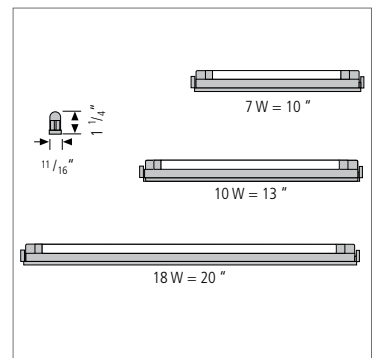

SlimLite

A Fluorescent So Compact, It Fits Even The Most Hard-To-Light Areas In Furniture, Displays Or Under Cabinets

The fixture is easy to install with a snap-in system. You can also combine several fixtures effortlessly. The modular connecting system makes it simple to create long, continuous lines of fluorescent lighting to fit any space. Its high light-output and an extremely low heat index make the SlimLite ideal for displays and cases.

More Light · Less Heat · Easier Installation · More Flexibility

Product-Features

- Built-in electronic ballast
- Energy efficient, only 7, 10 and 18 W
- Slender profile fits virtually any furniture, cabinet or display
- Attractive, easy to clean plexiglas cover protects bulb
- Instant starting, Tri Phosphor lamp is quiet and flicker-free
- Plug-in modular system permits easy connection for continuous lighting
- Extremely long bulb life, rated 10,000 hrs.
- Contemporary white housing
- Available in three different lengths: 10", 13", and 20"; width: $1\frac{1}{16}$ "; height: $1\frac{1}{4}$ "
- Available with T4 cool white or warm white bulb, CRI > 82
- Max. lamp watts in line 155

All light fixtures including bulb and plexiglas cover

Accessories

	Description	Code No.
B Power Cord	6' long	SPC/XL
	6' with roller switch	SPC/S/XL
Note: Power cords and connecting cables are also available with 90° or straight connectors and in various lengths		
C Connecting Cables	6" long	SCC6/XL
	1' long	SCC12/XL
	2' long	SCC24/XL
	4' long	SCC48/XL
	6' long	SCC72/XL
D Direct Connector		SDC/XL
E Replacement Bulb	7W Cool White	SFB7
	7W Warm White	SFB7WW
	10W Cool White	SFB10
	10W Warm White	SFB10WW
	18W Cool White	SFB18
	18W Warm White	SFB18WW
F Hardwire Box		SHWC/XL
	with switch	SHWC/S/XL
G ON/OFF Rocker Switch		SRS/XL