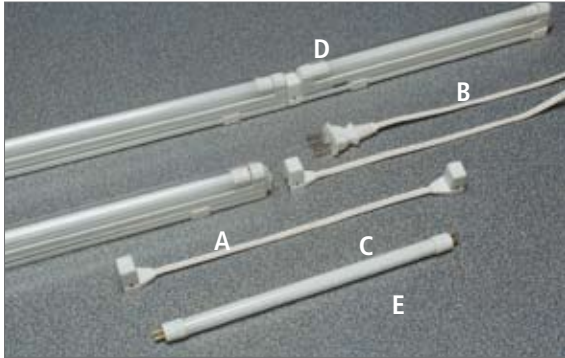

SlimLite

A Fluorescent So Compact, It Fits Even The Most Hard-To-Light Areas In Furniture, Displays Or Under Cabinets

The fixture is easy to install with a snap-in system. You can also combine several fixtures effortlessly. The modular connecting system makes it simple to create long, continuous lines of fluorescent lighting to fit any space. Its high light-output and an extremely low heat index make the SlimLite ideal for displays and cases.

More Light · Less Heat · Easier Installation · More Flexibility

Product-Features

- Built-in electronic ballast
- Energy efficient, only 7, 10 and 18 W
- Slender profile fits virtually any furniture, cabinet or display
- Attractive, easy to clean plexiglas cover protects bulb
- Instant starting, Tri Phosphor lamp is quiet and flicker-free
- Plug-in modular system permits easy connection for continuous lighting
- Extremely long bulb life, rated 10,000 hrs.
- Contemporary white housing
- Available in three different lengths: 10", 13", and 20"; width: $1\frac{1}{16}$ "; height: $1\frac{1}{4}$ "
- Available with T4 cool white or warm white bulb, CRI > 82
- Max. lamp watts in line 155

All light fixtures including bulb and plexiglas cover

Accessories

	Description	Code No.
B Power Cord	6' long	SPC/XL
	6' with roller switch	SPC/S/XL
Note: Power cords and connecting cables are also available with 90° or straight connectors and in various lengths		
C Connecting Cables	6" long	SCC6/XL
	1' long	SCC12/XL
	2' long	SCC24/XL
	4' long	SCC48/XL
	6' long	SCC72/XL
D Direct Connector		SDC/XL
E Replacement Bulb	7W Cool White	SFB7
	7W Warm White	SFB7WW
	10W Cool White	SFB10
	10W Warm White	SFB10WW
	18W Cool White	SFB18
	18W Warm White	SFB18WW
F Hardwire Box		SHWC/XL
	with switch	SHWC/S/XL
G ON/OFF Rocker Switch		SRS/XL