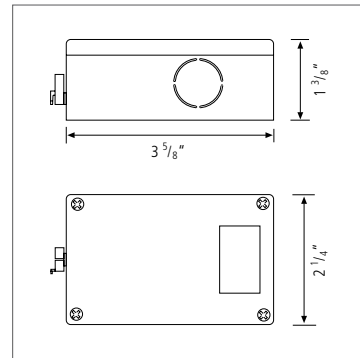

More Light · Less Heat · Easier Installation · More Flexibility

Product-Features

- Built-in electronic ballast
- Energy efficient, only 7, 10 and 18 W
- Slender profile fits virtually any furniture, cabinet or display
- Attractive, easy to clean plexiglas cover protects bulb
- Instant starting, Tri Phosphor lamp is quiet and flicker-free
- Plug-in modular system permits easy connection for continuous lighting
- Extremely long bulb life, rated 10,000 hrs.
- Contemporary white housing
- Available in three different lengths: 10", 13", and 20"; width: $1\frac{1}{16}$ "; height: $1\frac{1}{4}$ "
- Available with T4 cool white or warm white bulb, CRI > 82
- Max. lamp watts in line 155

What you'll need to buy

SlimLite Fluorescent Light Fixture

	Description	Watt	Length	Light Temperature	Code No.
A	ES20	18	20"	Cool White (4100K)	ES20/P
				Warm White (3450K)	ES20WW/P
	ES13	10	13"	Cool White (4100K)	ES13/P
				Warm White (3450K)	ES13WW/P
	ES10	7	10"	Cool White (4100K)	ES10/P
				Warm White (3450K)	ES10WW/P

All light fixtures including bulb and plexiglas cover

Accessories

	Description	Code No.
B Power Cord	6' long	SPC/XL
	6' with roller switch	SPC/S/XL
Note: Power cords and connecting cables are also available with 90° or straight connectors and in various lengths		
C Connecting Cables	6" long	SCC6/XL
	1' long	SCC12/XL
	2' long	SCC24/XL
	4' long	SCC48/XL
	6' long	SCC72/XL
D Direct Connector		SDC/XL
E Replacement Bulb	7W Cool White	SFB7
	7W Warm White	SFB7WW
	10W Cool White	SFB10
	10W Warm White	SFB10WW
	18W Cool White	SFB18
	18W Warm White	SFB18WW
F Hardwire Box		SHWC/XL
	with switch	SHWC/S/XL
G ON/OFF Rocker Switch		SRS/XL