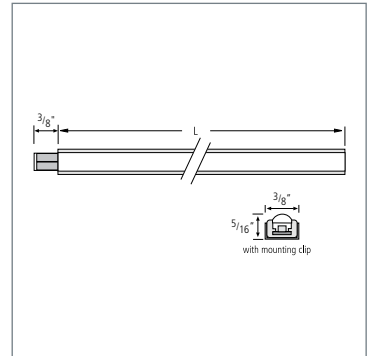

Stick-LED

NEW

Miniature Linear LED Lighting With Integrated Connecting System

Stick-LED is Hera's latest linear LED lighting solutions. These ultra-compact strips of LED lighting feature a very high and even light output and an integrated connecting system. Up to 8' of Stick-LEDs can be connected per run. Stick-LEDs are perfect for furniture, cabinets and displays. They are also the ideal lighting solution for cooler and freezer cases.

Product-Features

- Aluminum and plexiglas housing
- Extremely small dimensions: width: $\frac{3}{8}$ " , height: $\frac{5}{16}$ "
- Light fixture can be recessed (flush with board) or surface mounted
- Available in two different sizes: 8" (1.6 W) and 12" (2.4 W)
- Available with cool white and warm white LEDs, as well as special color for meat cases
- Extremely high, even light output
- 30,000 hours useable life
- Up to 8' of Stick-LEDs can be connected per run
- LED connecting cables are available in $1\frac{3}{16}$ " , 12" and 39" lengths
- Power supply cable 98" to be ordered separately
- To be used with 24 V DC LED driver

What you'll need to buy

Light Fixtures

Stick-LED

Warm White

Length	Code No.
8"	STICKLED8WW
12"	STICKLED12WW

Cool White

Length	Code No.
8"	STICKLED8CW
12"	STICKLED12CW

LED Power Supply