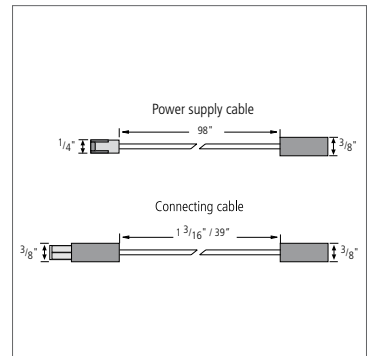

Stick-LED

NEW

Miniature Linear LED Lighting With Integrated Connecting System

Stick-LED is Hera's latest linear LED lighting solutions. These ultra-compact strips of LED lighting feature a very high and even light output and an integrated connecting system. Up to 8' of Stick-LEDs can be connected per run. Stick-LEDs are perfect for furniture, cabinets and displays. They are also the ideal lighting solution for cooler and freezer cases.

Product-Features

- Aluminum and plexiglas housing
- Extremely small dimensions: width: $\frac{3}{8}$ " , height: $\frac{5}{16}$ "
- Light fixture can be recessed (flush with board) or surface mounted
- Available in two different sizes: 8" (1.6 W) and 12" (2.4 W)
- Available with cool white and warm white LEDs, as well as special color for meat cases
- Extremely high, even light output
- 30,000 hours useable life
- Up to 8' of Stick-LEDs can be connected per run
- LED connecting cables are available in $1\frac{3}{16}$ " , 12" and 39" lengths
- Power supply cable 98" to be ordered separately
- To be used with 24 V DC LED driver