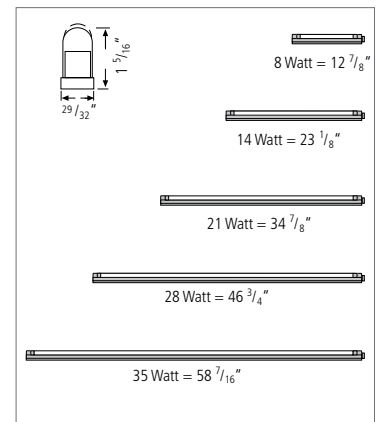

SlimLite XL

For longer runs our new SlimLite XL is the solution. The XL offers all the benefits of SlimLite: It's cooler, brighter, more compact. And now it's available in 1', 2', 3', 4' and 5' lengths. This enables continuous rows of light of up to 50 linear feet which makes the XL the perfect lighting system for gondolas, store fixtures and long runs of shelves. SlimLite XL features standard T-5 lamps which are available in a variety of light colors. Its optional plexiglas cover makes it also the preferred light fixture for food applications.

Product-Features

- Built-in electronic ballast
- Energy efficient, only 8, 14, 21, 28 and 35 W
- Uses standard T-5 lamps, CRI > 82 (to be ordered separately)
- Plug-in modular system permits easy connection for continuous lighting
- Extremely long bulb life, rated 20,000 hrs.
- Available in five different lengths:
1' (12 ⁷/₈"), 2' (23 ¹/₈"), 3' (34 ⁷/₈"),
4' (46 ³/₄") and 5' (58 ⁷/₁₆") width: 29 ¹/₃₂" , height: 1 ⁷/₁₆"
- Optional plexiglass cover available (to be ordered separately)
- Contemporary white housing

What you'll need to buy

SlimLite XL Fluorescent Light Fixture

Description	Watt	Length	Code No.
ES12	8	12 ⁷ / ₈ "	ES12
ES22	14	23 ¹ / ₈ "	ES22
ES34	21	34 ⁷ / ₈ "	ES34
ES46	28	46 ³ / ₄ "	ES46
ES59	35	58 ⁷ / ₁₆ "	ES59

	ES12	ES22	ES34	ES46	ES59
(A) fixture length	12 ⁷ / ₈ "	23 ¹ / ₈ "	34 ⁷ / ₈ "	46 ³ / ₄ "	58 ⁷ / ₁₆ "
(B) fixture width	29 ¹ / ₃₂ "	29 ¹ / ₃₂ "	29 ¹ / ₃₂ "	29 ¹ / ₃₂ "	29 ¹ / ₃₂ "
(C) fixture height with diffuser	1 ⁵ / ₁₆ "	1 ⁵ / ₁₆ "	1 ⁵ / ₁₆ "	1 ⁵ / ₁₆ "	1 ⁵ / ₁₆ "
(D) tube length	11 ¹ / ₄ "	21 ¹ / ₂ "	33 ¹ / ₄ "	45 ¹ / ₈ "	57"
(E) tube diameter	T5 (5/8")	T5 (5/8")	T5 (5/8")	T5 (5/8")	T5 (5/8")
watts	8	14	21	28	35
lumens	400	1350	2100	2900	3650
current	136 mA	136 mA	198 mA	253 mA	315 mA
in-rush current	less than 5 AMP				
CRI	> 82	> 82	> 82	> 82	> 82
voltage	AC 120	AC 120	AC 120	AC 120	AC 120
frequency	60 Hz	60 Hz	60 Hz	60 Hz	60 Hz
maximum watts in line	585 Watts	585 Watts	585 Watts	585 Watts	585 Watts