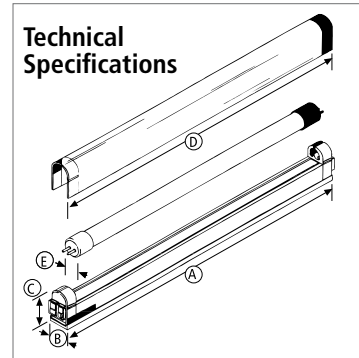

SlimLite XL

For longer runs our new SlimLite XL is the solution. The XL offers all the benefits of SlimLite: It's cooler, brighter, more compact. And now it's available in 1', 2', 3', 4' and 5' lengths. This enables continuous rows of light of up to 50 linear feet which makes the XL the perfect lighting system for gondolas, store fixtures and long runs of shelves. SlimLite XL features standard T-5 lamps which are available in a variety of light colors. Its optional plexiglas cover makes it also the preferred light fixture for food applications.

Product-Features

- Built-in electronic ballast
- Energy efficient, only 8, 14, 21, 28 and 35 W
- Uses standard T-5 lamps, CRI > 82 (to be ordered separately)
- Plug-in modular system permits easy connection for continuous lighting
- Extremely long bulb life, rated 20,000 hrs.
- Available in five different lengths:
1' (12 ⁷/₈"), 2' (23 ¹/₈"), 3' (34 ⁷/₈"),
4' (46 ³/₄") and 5' (58 ⁷/₁₆") width: 29 ¹/₃₂" , height: 1 ⁷/₁₆"
- Optional plexiglass cover available (to be ordered separately)
- Contemporary white housing

What you'll need to buy

SlimLite XL Fluorescent Light Fixture

Description	Watt	Length	Code No.
ES12	8	12 ⁷ / ₈ "	ES12
ES22	14	23 ¹ / ₈ "	ES22
ES34	21	34 ⁷ / ₈ "	ES34
ES46	28	46 ³ / ₄ "	ES46
ES59	35	58 ⁷ / ₁₆ "	ES59

	ES12	ES22	ES34	ES46	ES59
(A) fixture length	12 ⁷ / ₈ "	23 ¹ / ₈ "	34 ⁷ / ₈ "	46 ³ / ₄ "	58 ⁷ / ₁₆ "
(B) fixture width	29 ¹ / ₃₂ "	29 ¹ / ₃₂ "	29 ¹ / ₃₂ "	29 ¹ / ₃₂ "	29 ¹ / ₃₂ "
(C) fixture height with diffuser	1 ⁵ / ₁₆ "	1 ⁵ / ₁₆ "	1 ⁵ / ₁₆ "	1 ⁵ / ₁₆ "	1 ⁵ / ₁₆ "
(D) tube length	11 ¹ / ₄ "	21 ¹ / ₂ "	33 ¹ / ₄ "	45 ¹ / ₈ "	57"
(E) tube diameter	T5 (5/8")	T5 (5/8")	T5 (5/8")	T5 (5/8")	T5 (5/8")
watts	8	14	21	28	35
lumens	400	1350	2100	2900	3650
current	136 mA	136 mA	198 mA	253 mA	315 mA
in-rush current	less than 5 AMP				
CRI	> 82	> 82	> 82	> 82	> 82
voltage	AC 120	AC 120	AC 120	AC 120	AC 120
frequency	60 Hz	60 Hz	60 Hz	60 Hz	60 Hz
maximum watts in line	585 Watts	585 Watts	585 Watts	585 Watts	585 Watts